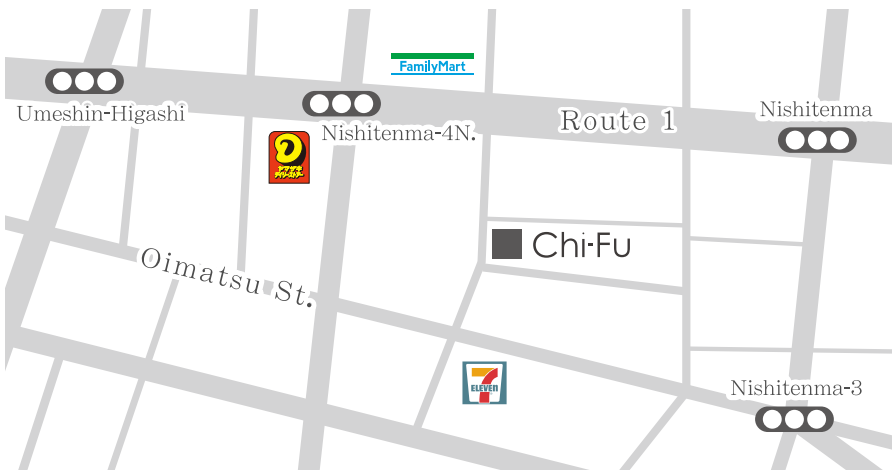

wide area map

7min, Yodoyabashi Station  
(Osaka Subway, Midosuji Line)

5min, Minami-Morimachi Station  
(Osaka Subway, Sakaisuji & Tanimachi Line)

7min, Kita-Shinchi Station  
(JR Tozai Line)

detailed map

# Chi-FU

Phone	06-6940-0317
Address	1F,4-4-8,Nishi-Tenma,Kitaku,Osaka City,Osaka
Bussiness hours	11:30 ~ 13:30 (Last Order) 17:30 ~ 20:30 (Last Order) ※We're closed Every Monday lunch
Close	Every Sunday, however we'll sometime open at Public holiday